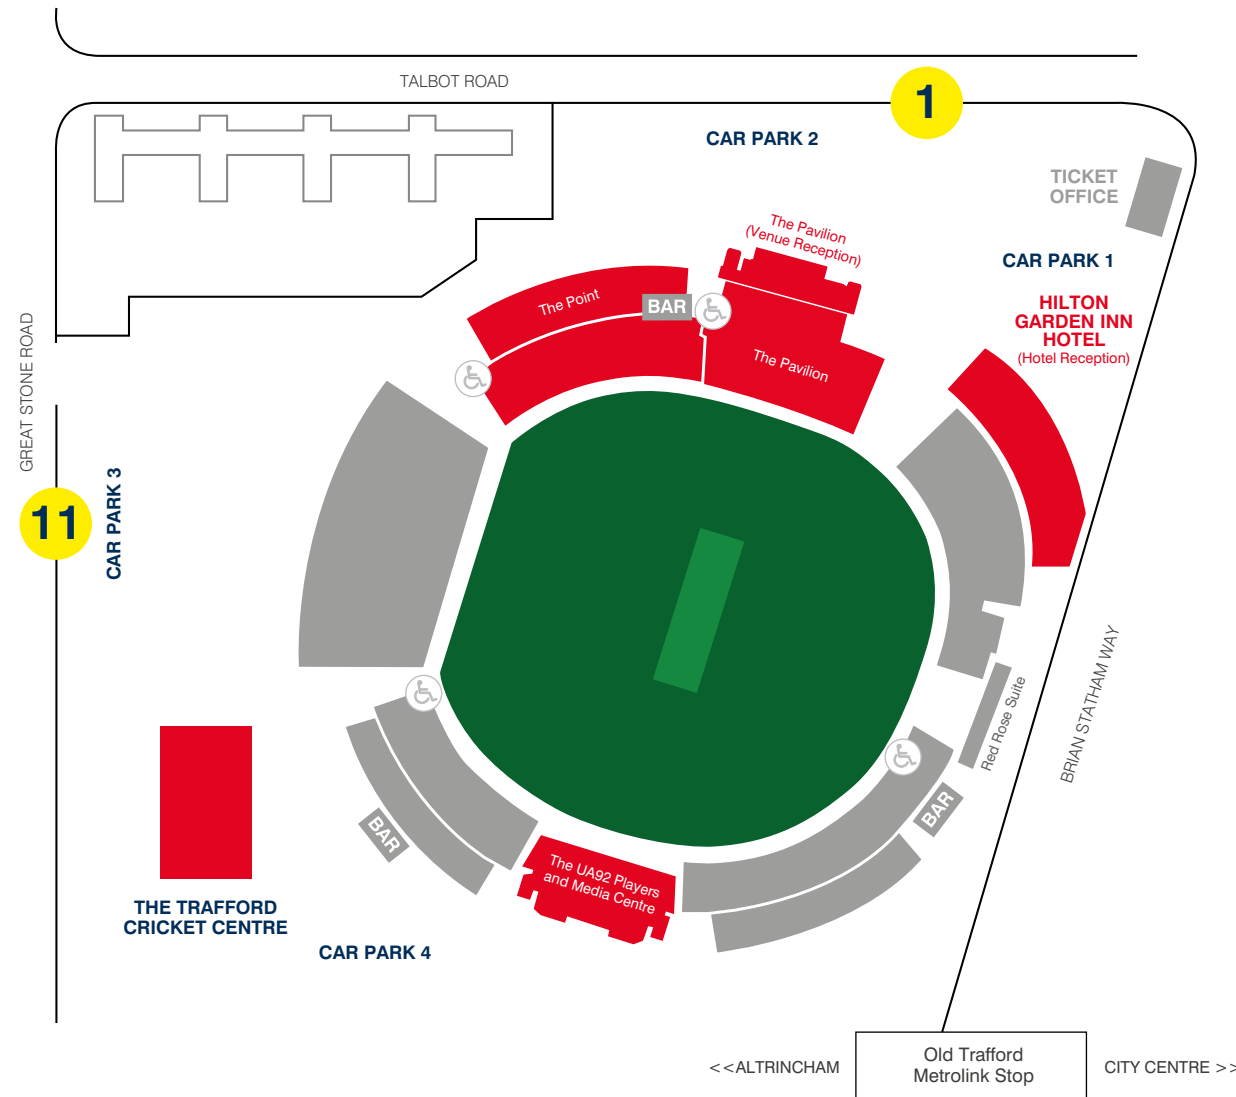

## FOR THE POINT

Enter via Talbot Road, through Gate 1 and park in either Car Park 1 or 2.

## FOR THE PAVILION

Enter via Talbot Road, through Gate 1 and park in either Car Park 1 or 2.

## FOR THE UA92 PLAYERS AND MEDIA CENTRE

Enter via Great Stone Road, through Gate 11 and park in Car Park 4.

## FOR THE TRAFFORD CRICKET CENTRE

Enter via Great Stone Road, through Gate 11 and park in Car Park 3 or 4.

Should you wish to visit our **Main Reception** this is located in **The Pavilion**. If you're attending an event in **The Pavilion** or **The Point** and **Car Parks 1 and 2** are full please park in **Car Park 3**.